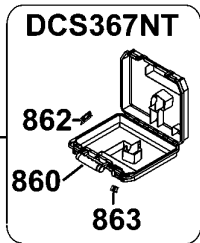

DCS367 CORDLESS RECIPROCATING SAW 1

Parts List DCS367 CORDLESS RECIPROCATING SAW 1

Item	Part Number	Qty	Part Description	General Description	Other Info	Repair Inst	Markets
1	N521971	1	MOTOR & SWITCH SA	DCS367 EURO		No	QW
2	N071836	1	ROLL PIN			No	QW
3	N454084	1	BUTTON LOCK-OFF			No	QW
5	N453948	1	SPRING			No	QW
6	N226256	1	SHOE SA			No	QW
9	N143636	1	FELT SEAL			No	QW
10	N435110	1	GEARCASE SA			No	QW
11	N129171	1	O RING			No	QW
12	N130874	3	SCREW			No	QW
13	N143177	1	SPACER			No	QW
14	N124072	1	WASHER THRUST			No	QW
15	N115646	1	THRUST BEARING			No	QW
16	N115647	1	WASHER THRUST			No	QW
17	N406599	1	GEAR SA			No	QW
18	N115642	1	THRUST PLATE			No	QW
19	142940-00	4	SCREW			No	QW
20	N195829	1	GEARCASE COVER SA			No	QW
21	621979-00	2	STRIP			No	QW
22	618733-00	1	SEAL			No	QW
23	618477-00	1	FELT SEAL			No	QW
24	N020720	1	COVERPLATE			No	QW
25	330045-43	1	SCREW			No	QW
26	N026647	1	SHAFT SA			No	QW
27	000903-00	1	BALL			No	QW
28	N252639	1	SLIDER			No	QW
29	N426742	1	SPRING			No	QW
30	658115-00	1	YOKE			No	QW
31	617000-00	1	SADDLE			No	QW
32	N191614	2	SCREW			No	QW
33	N191590	2	LOCK NUT			No	QW
34	N021857	1	BEARING			No	QW
35	N115641	1	GASKET			No	QW